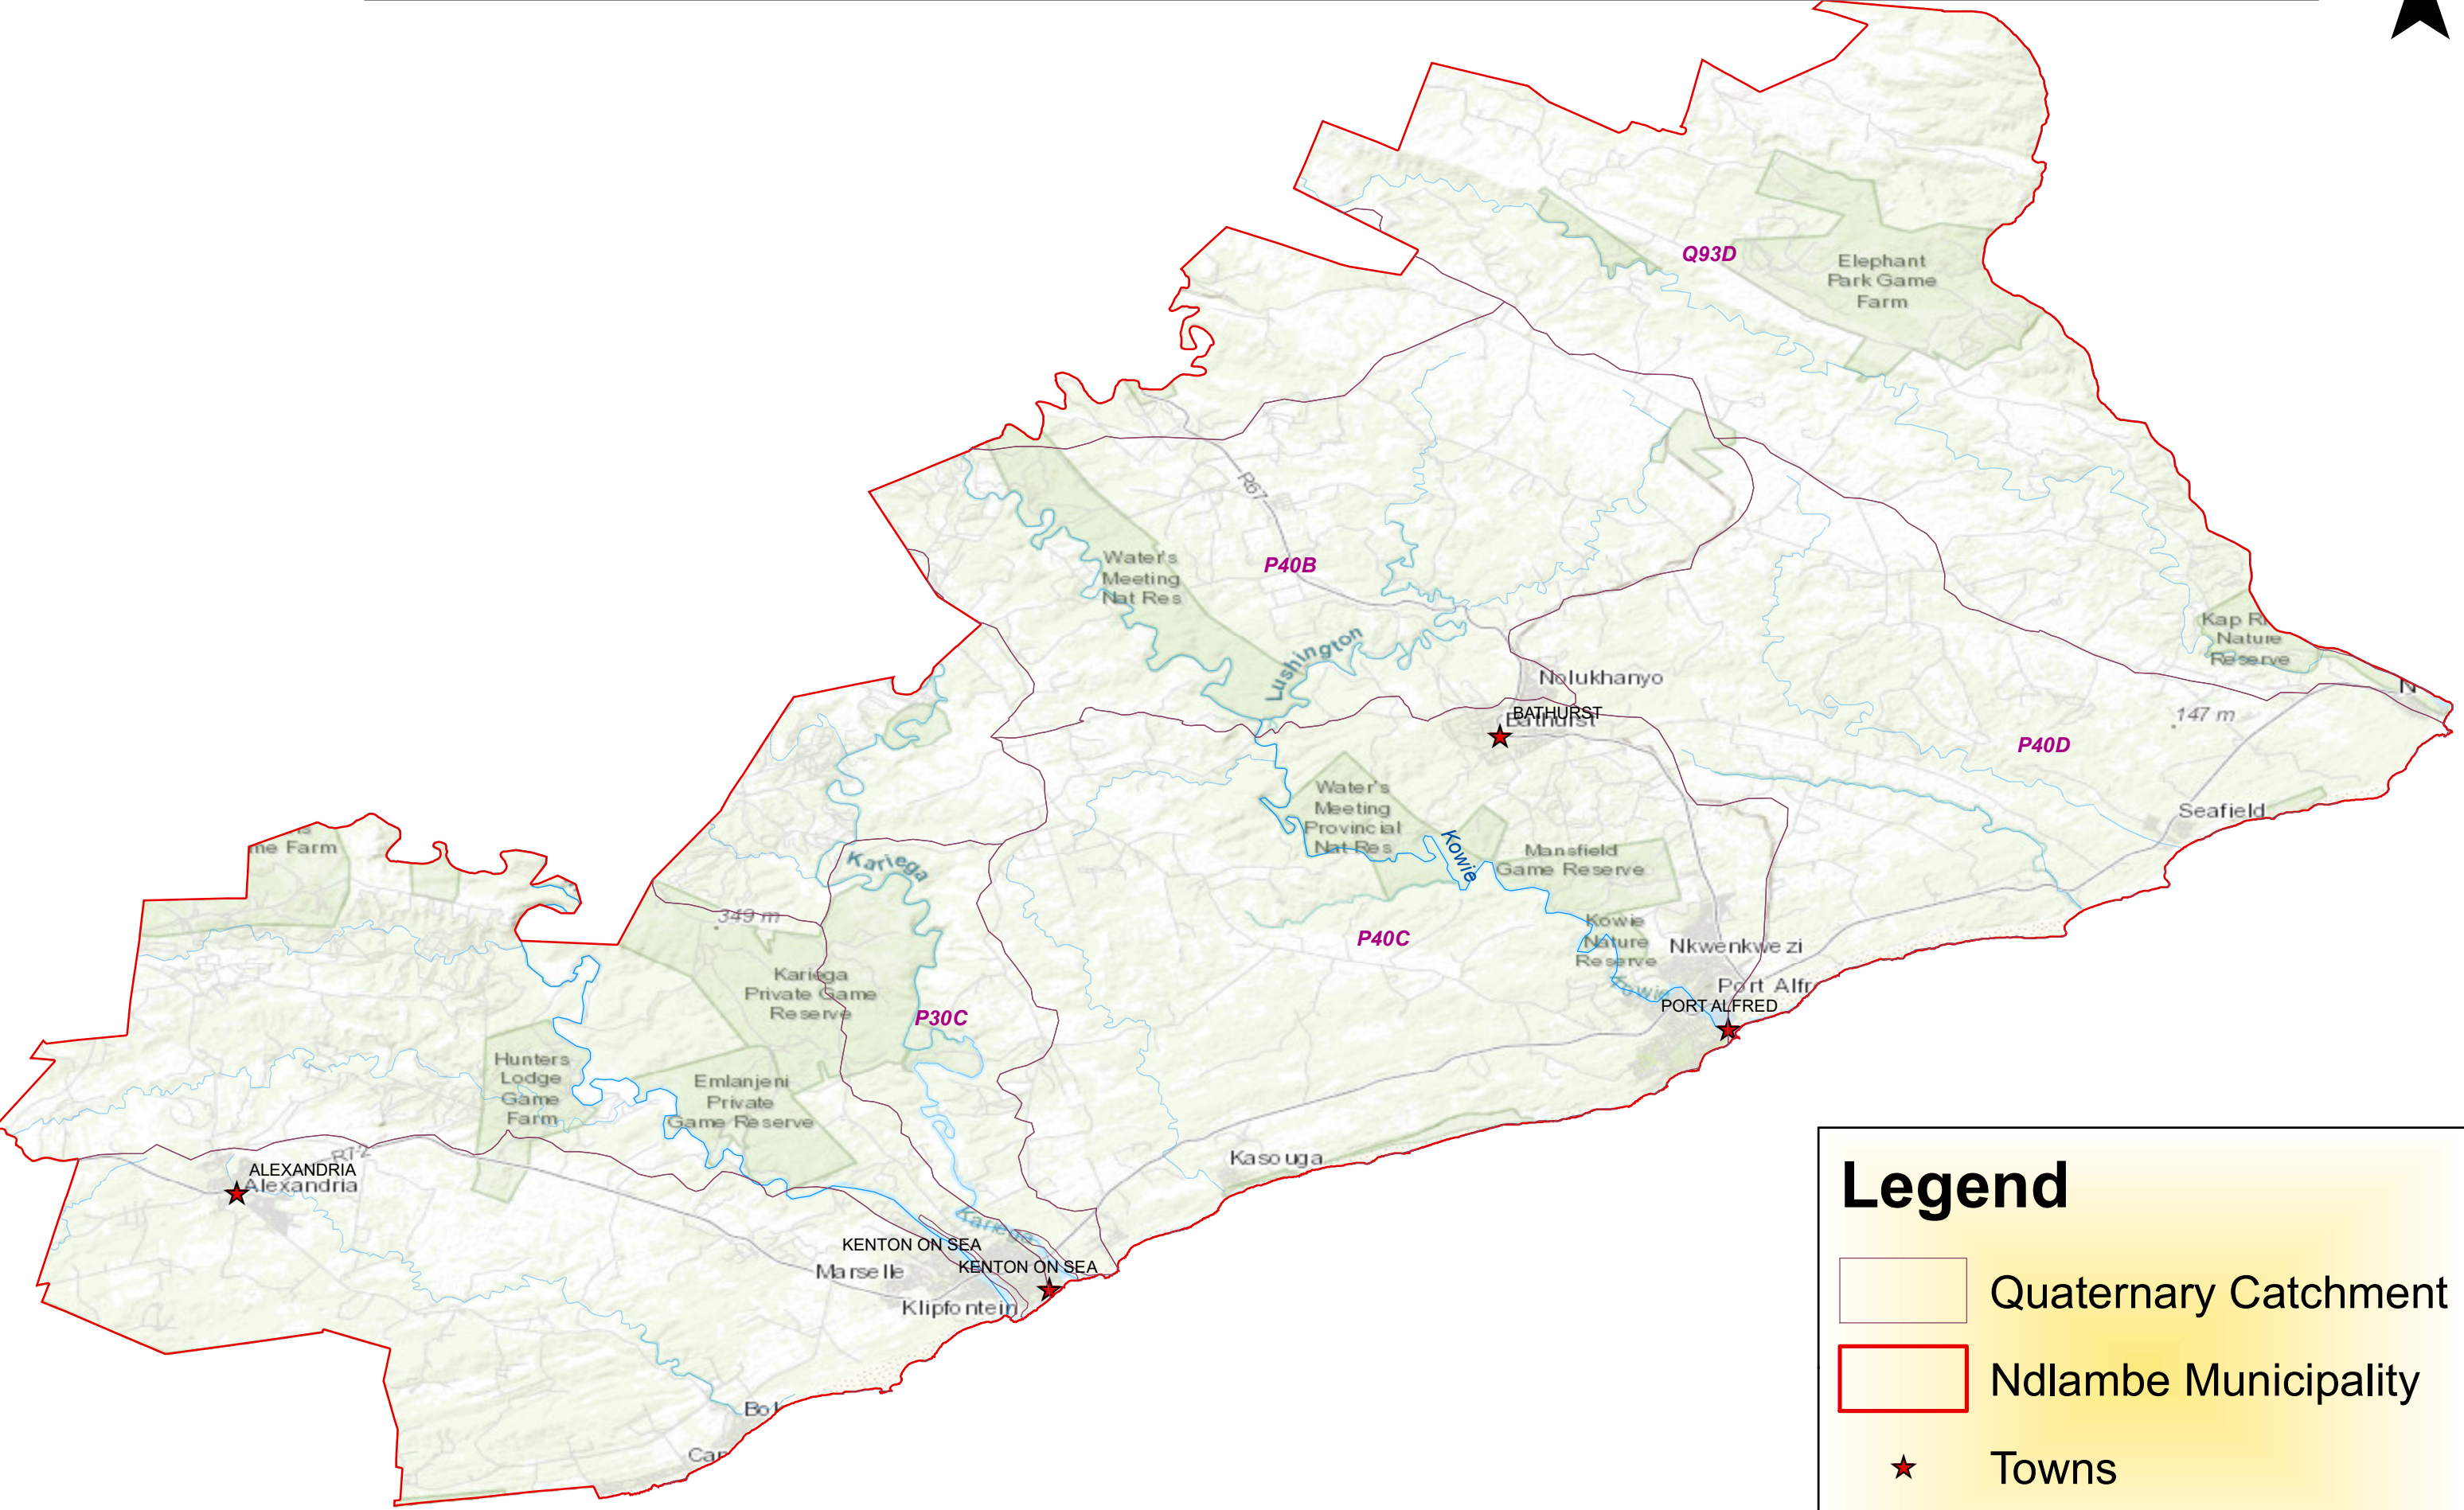

PORT ALFRED CATCHMENT MANAGEMENT FORUM

Legend

-  Quaternary Catchment
-  Ndlambe Municipality
-  Towns
-  Rivers